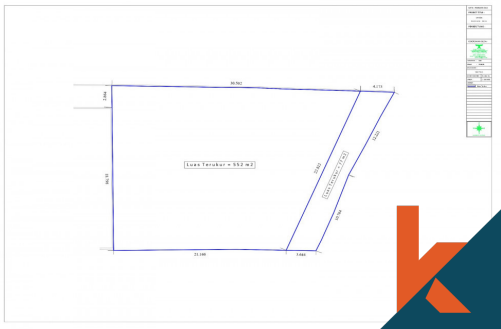

0 Bathrooms

Land 6.29 are

Building 0 sqm

Lease Hold

/ 23 years

Description

Discover the perfect retreat with our serene riverside land for lease! Nestled at the end of a quiet street, this peaceful plot offers unparalleled tranquility and lush surroundings, with no construction in sight. Enjoy the luxury of privacy and the beauty of n...[Read more](#)

General Informations

Code : **CLD614**

Land Size : **6.29 are**

Year Built:

Location : **Umalas**

Building Size : **0 sqm**

Distance To

beach 8 minutes :