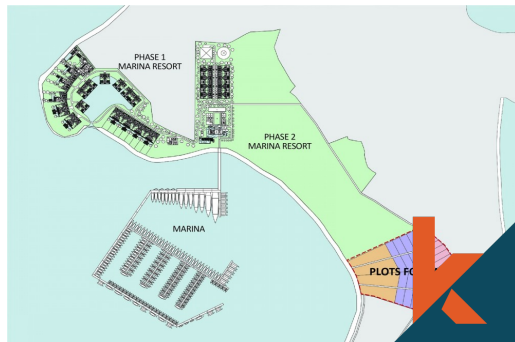

UNIQUE KAVLING OPPORTUNITY IN GILI GEDE LOMBOK

CODE : CLS268

	IDR 1,377,500,000 IDR 190,000,000 / are
	Lombok Bali
	Bedrooms Bathrooms
	Land 7.25 are Building 0 sqm
	Free Hold Property

Description

If you are interested in a great opportunity you need to know about this gem of an island located only 1 hour by car from Lombok International Airport. You have the options to choose from small plots in a stunning Gili Gede island. The area is also known as surfing and diving spots in Lombok.

It...[Read more](#)

General Informations

Code : **CLS268**

Land Size : **7.25 are**

Year Built:

Location : **Lombok**

Building Size : **0 sqm**

Distance To