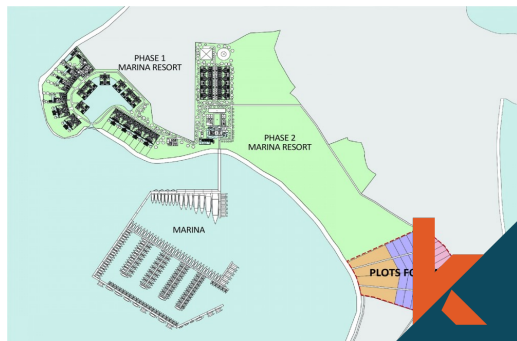

### General Informations

Code : **CLS269**

Land Size : **6.81 are**

Year Built:

Location : **Lombok**

Building Size : **0 sqm**