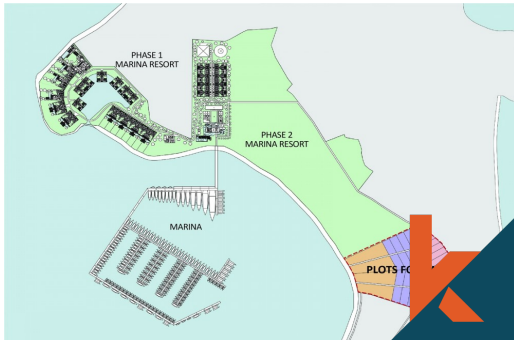

General Informations

Code : **CLS271**

Land Size : **22.93 are**

Year Built:

Location : **Lombok**

Building Size : **0 sqm**

Distance To

beach :