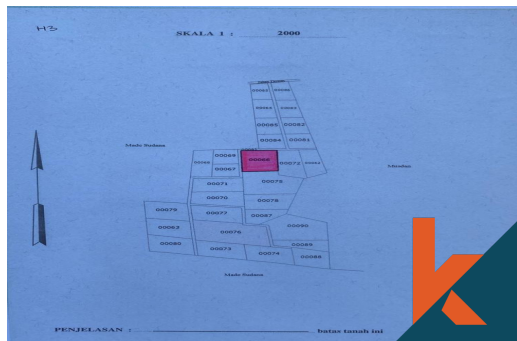

General Informations

Code : **CLAS486**

Land Size : **10 are**

Year Built:

Location : **Lombok**

Building Size : **0 sqm**

Distance To

beach :