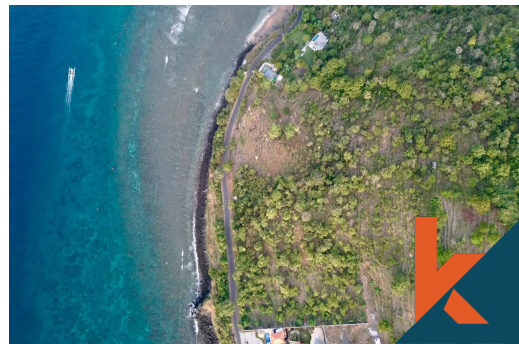

2.5 HECTARES OF PARADISE AT LIPAH BEACH

CODE : CLG628

Price Upon Request"

IDR 432,000,000 / are

Amed

Bali

Bedrooms

Bathrooms

Land 250 are

Building 0 sqm

Free Hold

Property

Description

Experience the ultimate beachfront opportunity with this expansive 2.5-hectare land located on the pristine shores of Lipah Beach. This rare and stunning property offers breathtaking ocean views, direct beach access, and a serene atmosphere perfect for a luxury resort, eco-retreat, or private est...[Read more](#)