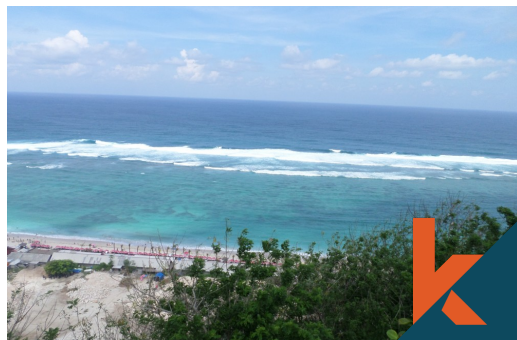

Interested with this listing? Contact us today at:
+62 361 474 12 12 / contact@kibarerproperty.com