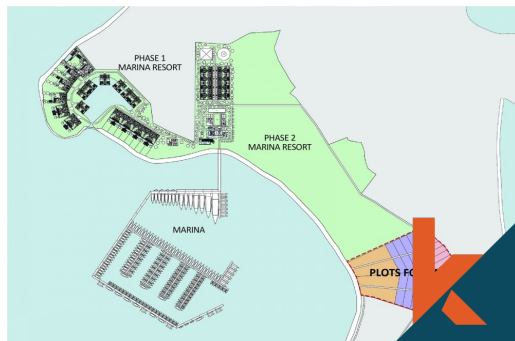

General Informations

Code : **CLS269**

Land Size : **6.81 are**

Year Built:

Location : **Lombok**

Building Size : **0 sqm**

Distance To

beach :