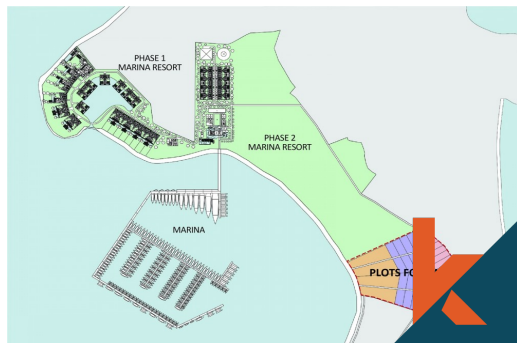

General Informations

Code : **CLS269**

Land Size : **6.81 are**

Year Built:

Location : **Lombok**

Building Size : **0 sqm**

Distance To

beach :